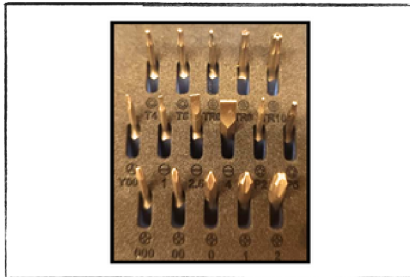

Please check the list below to ensure all parts are returned:

iFixit Precision Bit Driver

Angled Precision Tweezers

Spudger

Opening Picks (5)

Jimmy

Suction Handle

4 mm Precision Screwdriver Bits (16)

Opening Tool

Hard Case with Magnetic Closure